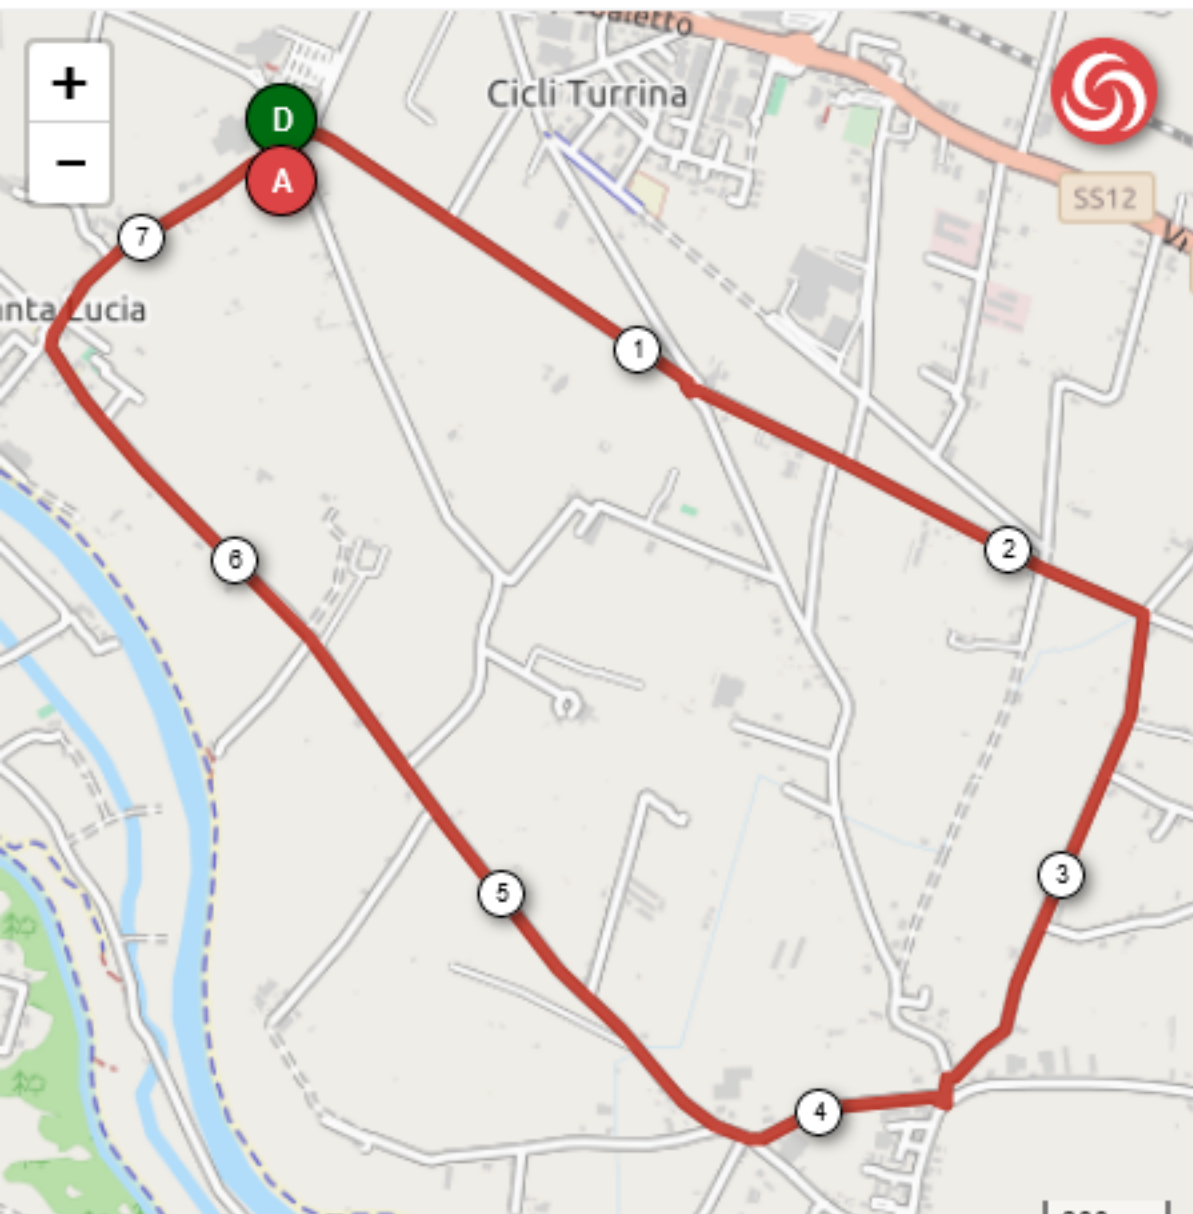

7.387 km

G.P. Pavoncelli

Santa Lucia -> Santa Lucia

39 m

39 m

82 m

114 m

Leaflet | Maps © Thunderforest thunderforest.com - Data © [OpenStreetMap contributors](http://OpenStreetMap.org)

© 2021 Openrunner